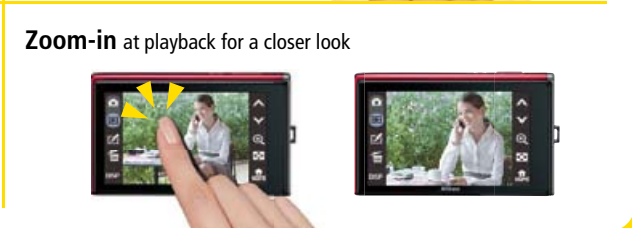

All your photos at your fingertips.

COOLPIX S60 and S230 touch screen cameras

Visit nikonusa.com/S60 for a demo